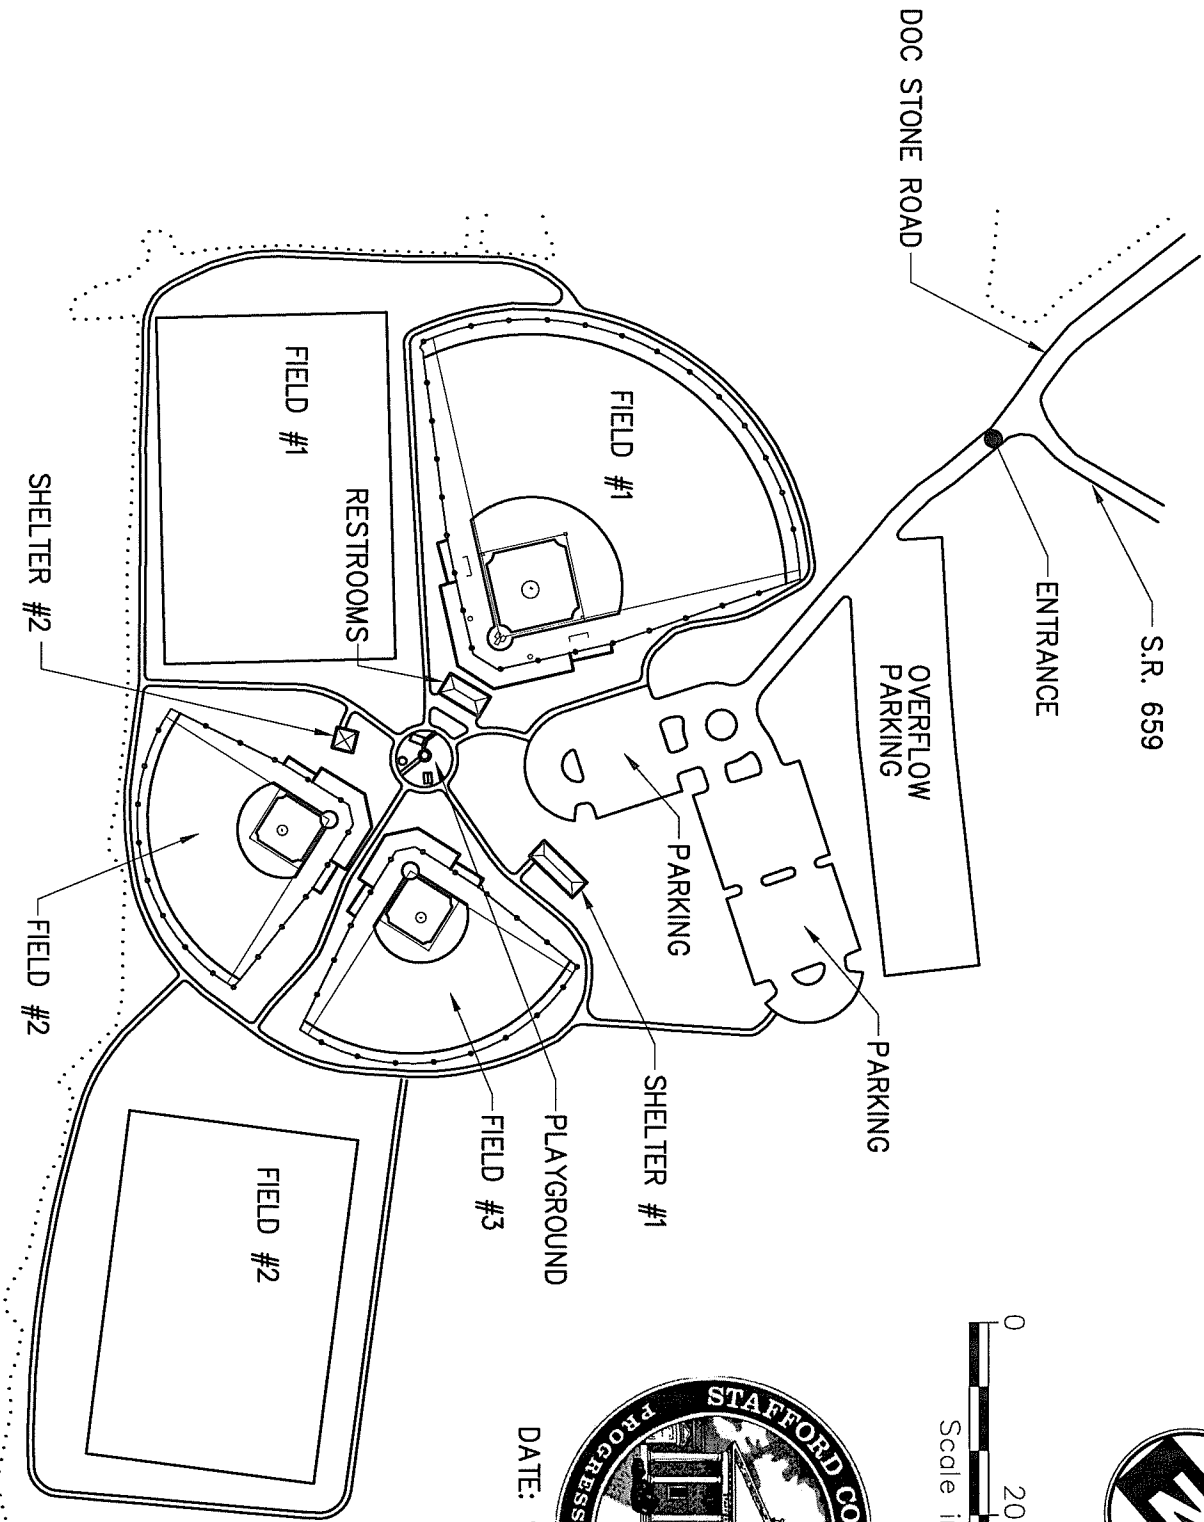

**SMITH LAKE PARK**  
370 DOC STONE ROAD  
STAFFORD, VA 22556

DATE: 9/1/2005